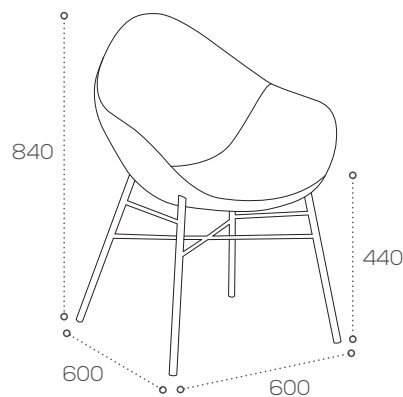

## Minimalist Lounge & Compact Armchair Range

A stylish and minimalist pair of waiting and lounge chairs. Pear is a range consisting of a 3 leg large seated lounge chair and a 4 leg compact armchair. Both offer silver, matt black, white and warm metallic copper base finishes.

### Product Information

- Cold cured moulded foam
- Available in fabric groups 3-7
- Silver legs as standard

### Dimensions (mm)

SPR1

SPR2