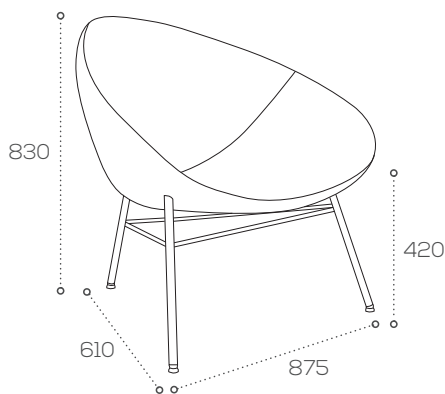

## Minimalist Lounge & Compact Armchair Range

A stylish and minimalist pair of waiting and lounge chairs. Pear is a range consisting of a 3 leg large seated lounge chair and a 4 leg compact armchair. Both offer silver, matt black, white and warm metallic copper base finishes.

### Dimensions (mm)

SPR1

SPR2