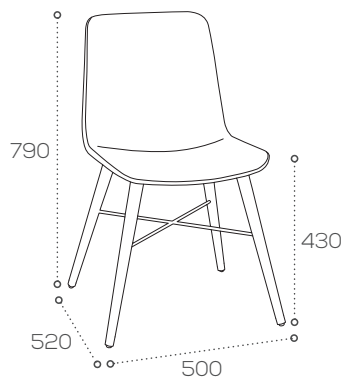

### Product Information

- Injection moulded polypropylene chair
- Solid beech 4 leg base with chrome crossrail

### Dimensions (mm)

Weight: 4kg

**Head Office & Showroom**

Dogley Mills,  
Penistone Road,  
Huddersfield,  
West Yorkshire,  
HD8 0LE

Tel: 01484 600 100  
sales@connection.uk.com

**London Showroom**

31 Great Sutton Street,  
Clerkenwell,  
London,  
EC1V 0NA