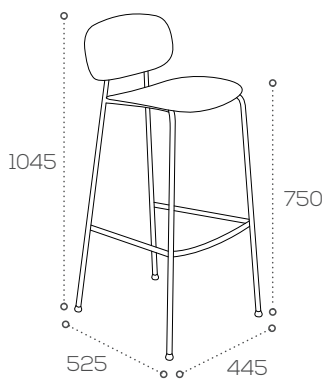

### Product Information

- Café seating range including 6 chairs and 3 bar stools

### Dimensions (mm)

GTO1A, B, H

MTO1A, B, H

MTO2A, B, H

**Head Office & Showroom**

Dogley Mills,  
Penistone Road,  
Huddersfield,  
West Yorkshire,  
HD8 0LE

Tel: 01484 600 100  
sales@connection.uk.com

**London Showroom**