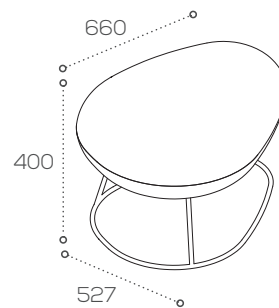

Bubble

Design by David Fox Design
Product Brochure 2017

www.connection.uk.com

Bubble

Small Stool & Complementary Table to Add an Element of Fun to Any Environment

Based on the shape of a sea worn pebble, this small stool has a distinctive fun design which will liven up any social, reception or breakout space.

Product Information

- Upholstered stool and table collection
- Silver wire base

Options

- Matt black, warm metallic copper and chrome base options available
- Available in a wide range of fabrics
- Complementary coffee table with MFC top and silver wire base available

Certification

- BS EN 15373: 2007. BS EN 1022: 2005

Dimensions (mm)

SBB1/A1

Weight: 10kg

TBBC/OVL

Weight: 6kg

Head Office & Showroom