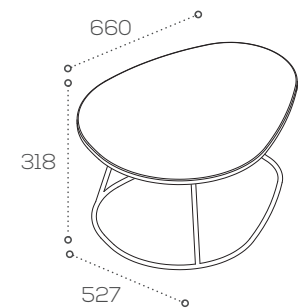

Certification

- BS EN 15373: 2007. BS EN 1022: 2005

Dimensions (mm)

SBB1/A1

Weight: 10kg

TBBC/OVL

Weight: 6kg

Head Office & Showroom